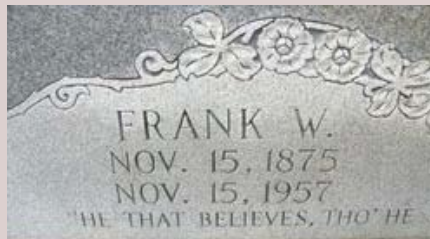

Added by: [Mrs. J](#)