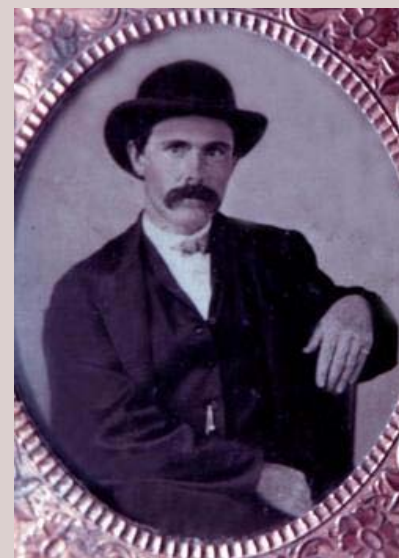

Added by: [Cathy Timmons](#)