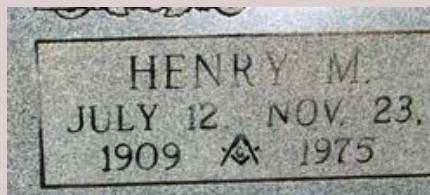

Added by: [Genealogical Society](#)