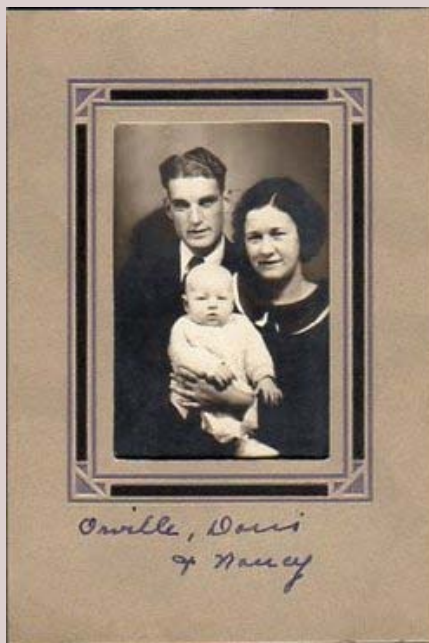

*Orville, Doris
& Nancy*

Added by: [Jerry Wall](#)